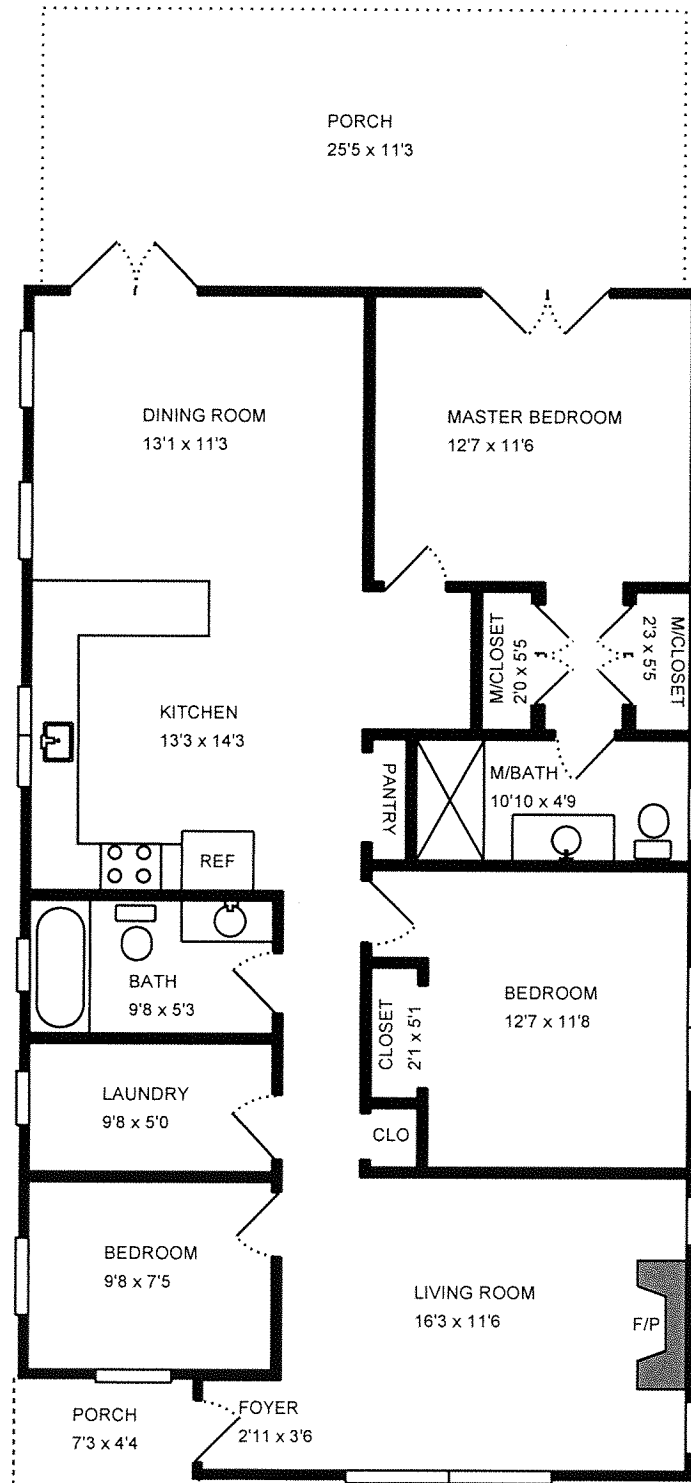

Property Address:  
2110 Cornell St  
Palo Alto, CA 94306

Total interior square footage on page: 1131 sf

The interior square footage listed is living space only and is not taxable square footage

Property Address:  
2110 Cornell St  
Palo Alto, CA 94306