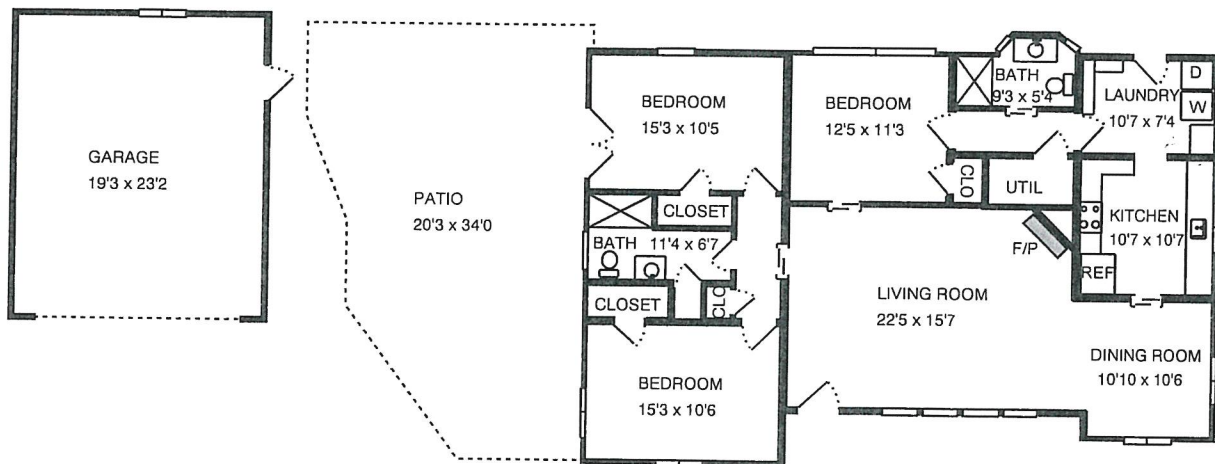

Property Address:  
1530 Castilleja Ave  
Palo Alto, CA 94306

Total interior square footage on page: 1366 sf  
The interior square footage listed is living space only and is not taxable square footage