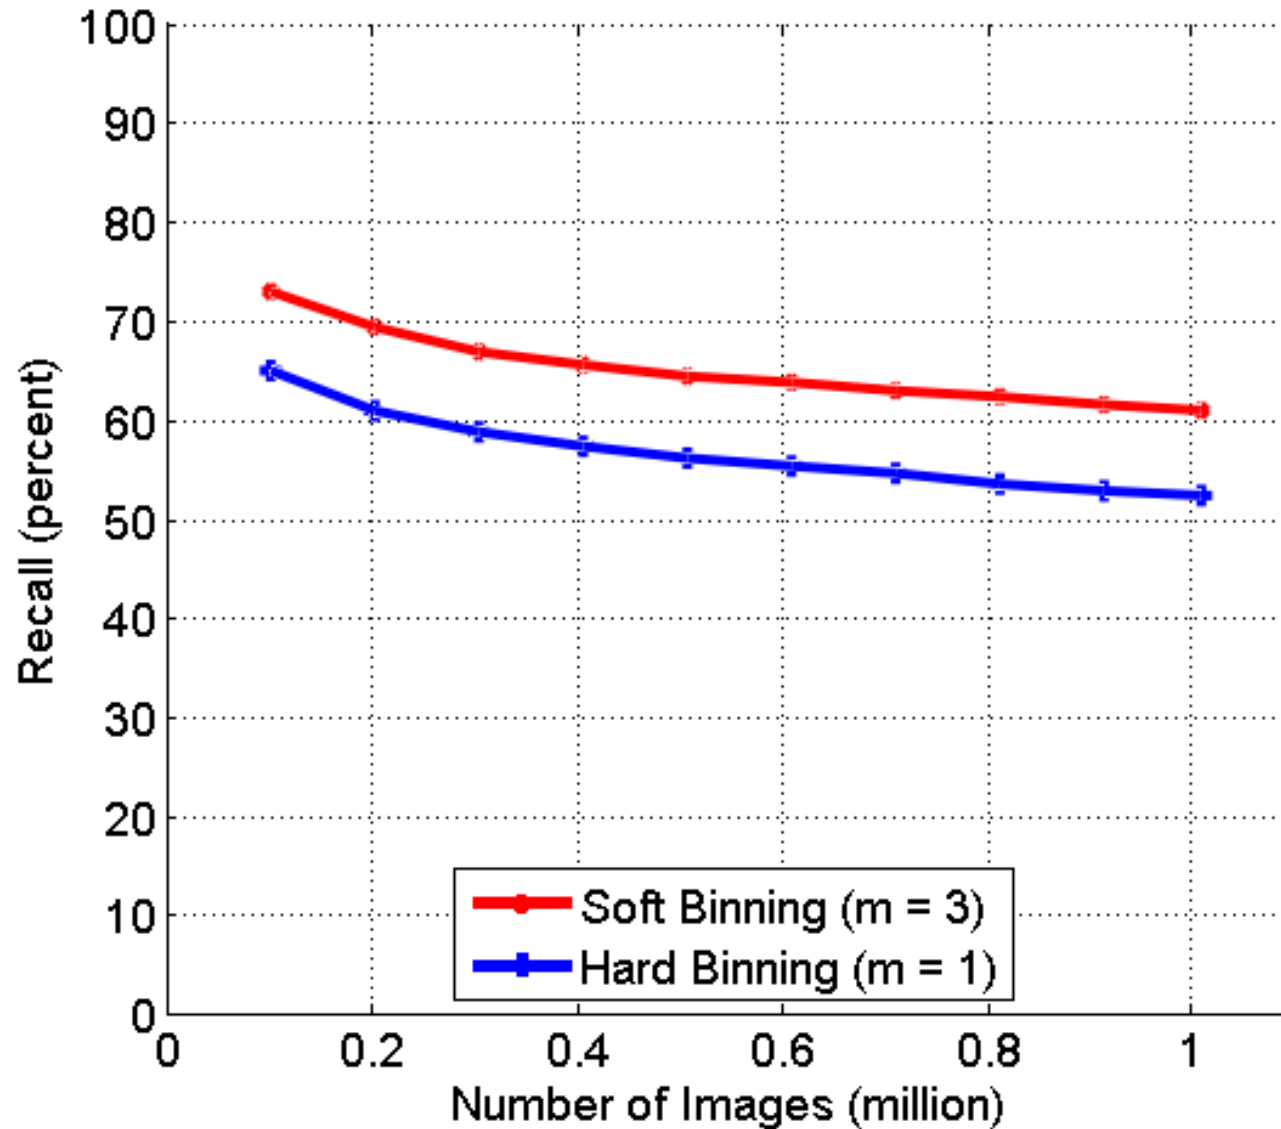

SURF features
6-level tree
1M leaf nodes
3269 query images
100 top tree results