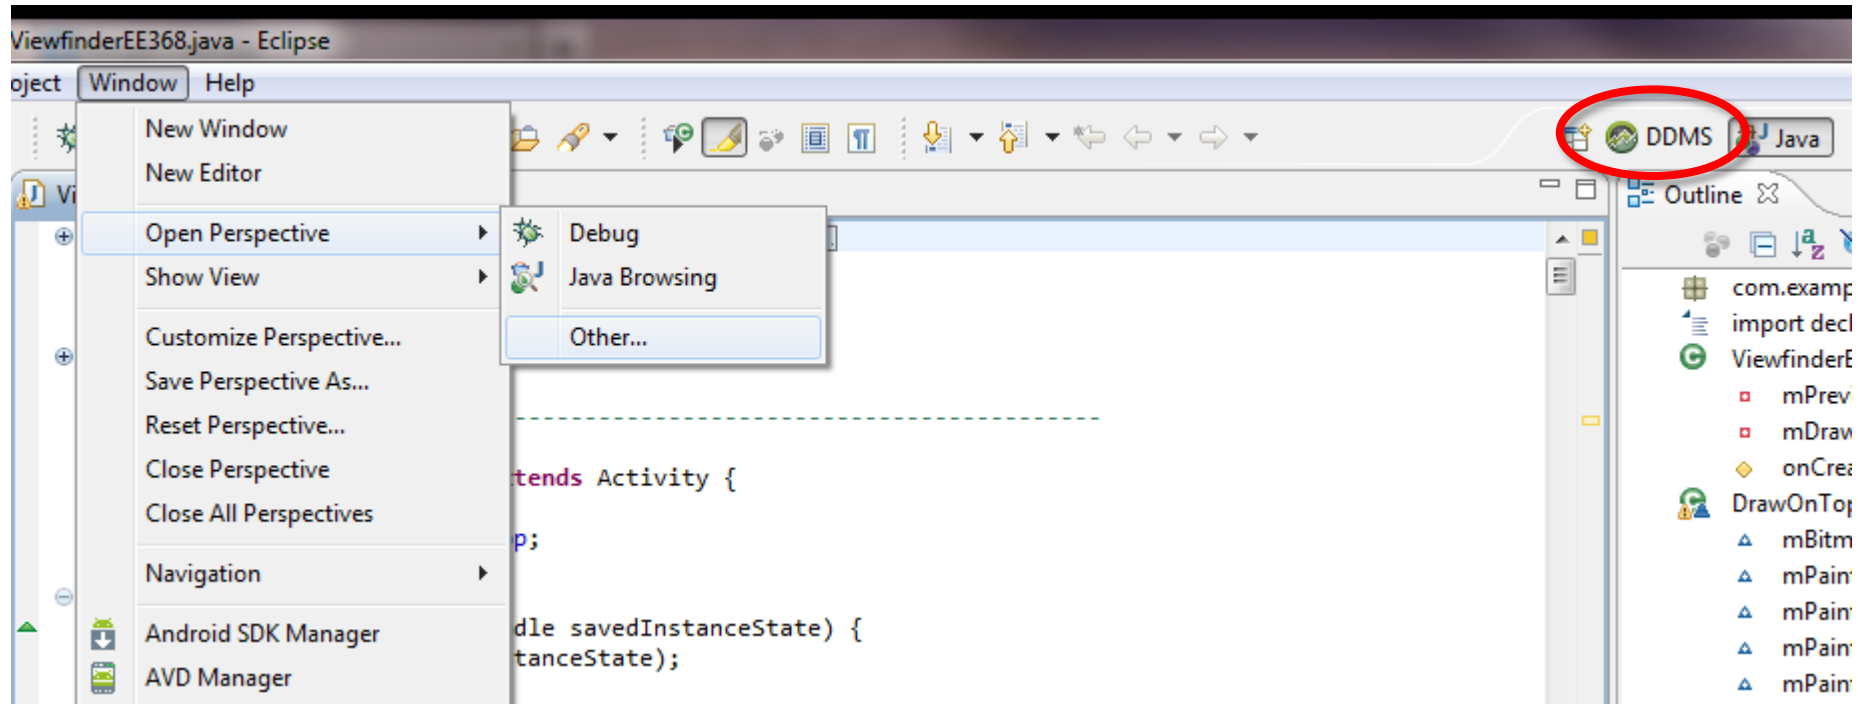

# Real-time debugging with DDMS perspective

# Real-time debugging with DDMS perspective

The screenshot displays the DDMS interface with several panels:

- Devices:** A table listing connected devices. A yellow callout labeled "Device" points to the first row.
- File Explorer:** A file browser showing the directory structure of the selected device. A yellow callout labeled "File system on device" points to the file list.
- Emulator Control:** A panel for controlling telephony status, including voice and data settings.
- LogCat:** A log viewer showing system messages. A yellow callout labeled "Messages on the device" points to the log entries.