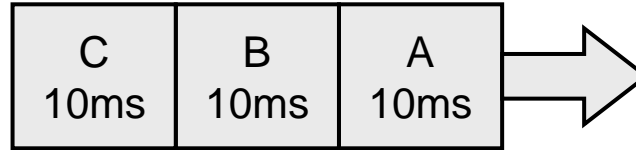

Scenario #2

Ready Queue