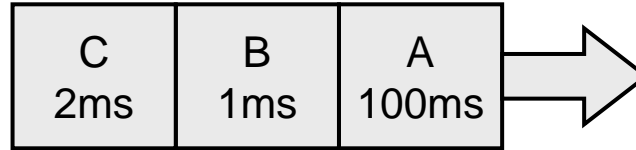

# Scenario #1

Ready Queue

FCFS

Avg:  
101.3

time

100 101 103

Round Robin

Avg:  
36.7