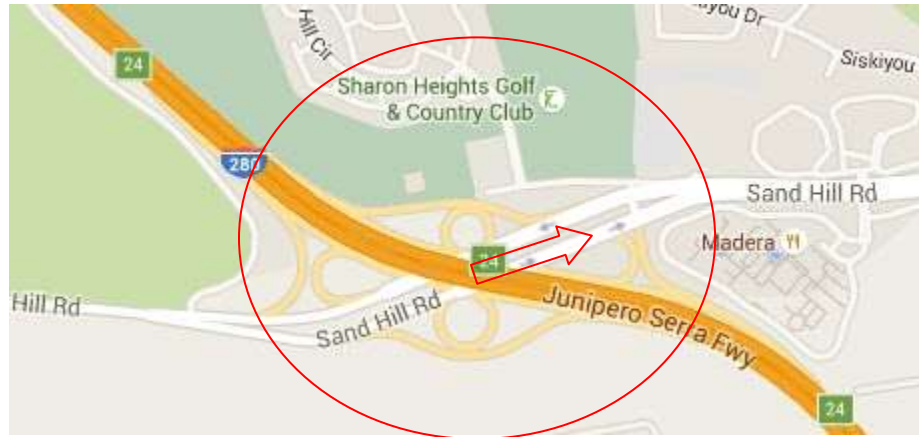

Attending Perspectives in Assistive Technology

Driving Directions, Finding Parking, and Locating the Classroom

Lathrop Library, Classroom 282

[Stanford campus map highlighting Lathrop Library](#)

(I've provided the simplest directions, which are not necessarily the fastest or the shortest.)

Taking 101:

1. Take 101 toward Palo Alto, get off at Embarcadero Rd westbound

2. Cross Alma and El Camino Real, Embarcadero Rd turns into Galvez St

From El Camino and Galvez St driving onto campus:

1. Park in the designated lots near the Visitor Center
2. Park along Galvez St in front of the Arrillaga Alumni Center
3. Park in the Parking Lot in Front of Encina Hall on Serra St.

Parking along Galvez St

Taking 280:

1. Take 280 toward Palo Alto, get off at Sand Hill Rd eastbound

2. Proceed on Sand Hill Rd until you reach Santa Cruz Ave, make a right turn

3. Immediately get into the left lane and make a left turn onto Junipero Serra Blvd.

4. Make a left turn on Campus Drive West

5. Follow Campus Dr West. At Palm Dr either:

- a. Make a right turn to access on street parking along Museum Way or Roth Way, or
- b. Continue to Lasuen St
 - i. Make a right turn to access parking on Lasuen St
- c. Continue to Galvez St
 - i. Make a left turn to access parking near the Visitor Center, or
 - ii. Make a right turn to access parking in front of Arrillaga Alumni Center, or
 - iii. Continue down the street, make a left to part in the lots in front of Encina Hall or Burham Pavilion