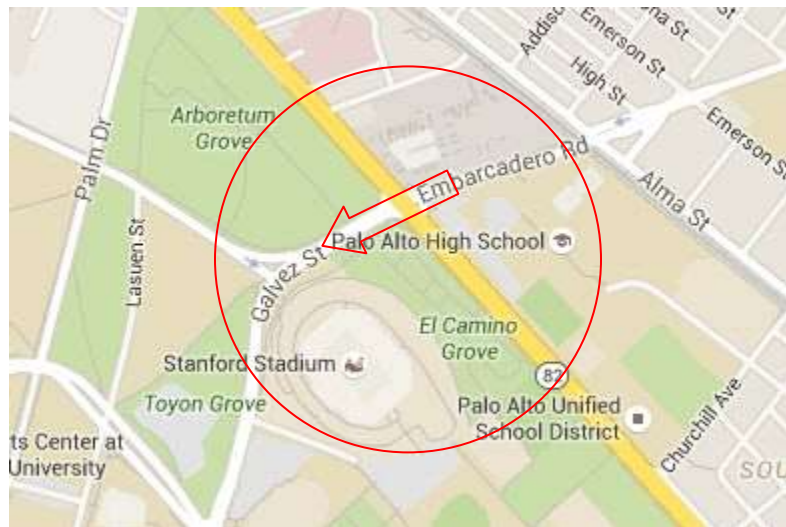

Attending Perspectives in Assistive Technology

Driving Directions, Finding Parking, and Locating the Classroom

Lathrop Library, Classroom 282

[Stanford campus map highlighting Lathrop Library](#)

(I've provided the simplest directions, which are not necessarily the fastest or the shortest.)

Taking 101:

1. Take 101 toward Palo Alto, get off at Embarcadero Rd westbound

2. Cross Alma and El Camino Real, Embarcadero Rd turns into Galvez St

From El Camino and Galvez St driving onto campus:

1. Park in the designated lots near the Visitor Center
2. Park along Galvez St in front of the Arrillaga Alumni Center
3. Park in the Parking Lot in Front of Encina Hall on Serra St.

Parking along Galvez St

Taking 280:

1. Take 280 toward Palo Alto, get off at Sand Hill Rd eastbound

2. Proceed on Sand Hill Rd until you reach Santa Cruz Ave, make a right turn

3. Immediately get into the left lane and make a left turn onto Junipero Serra Blvd.

4. Make a left turn on Campus Drive West

5. Follow Campus Dr West. At Palm Dr either:

- a. Make a right turn to access on street parking along Museum Way or Roth Way, or
- b. Continue to Lasuen St
 - i. Make a right turn to access parking on Lasuen St
- c. Continue to Galvez St
 - i. Make a left turn to access parking near the Visitor Center, or
 - ii. Make a right turn to access parking in front of Arrillaga Alumni Center, or
 - iii. Continue down the street, make a left to part in the lots in front of Encina Hall or Burham Pavilion