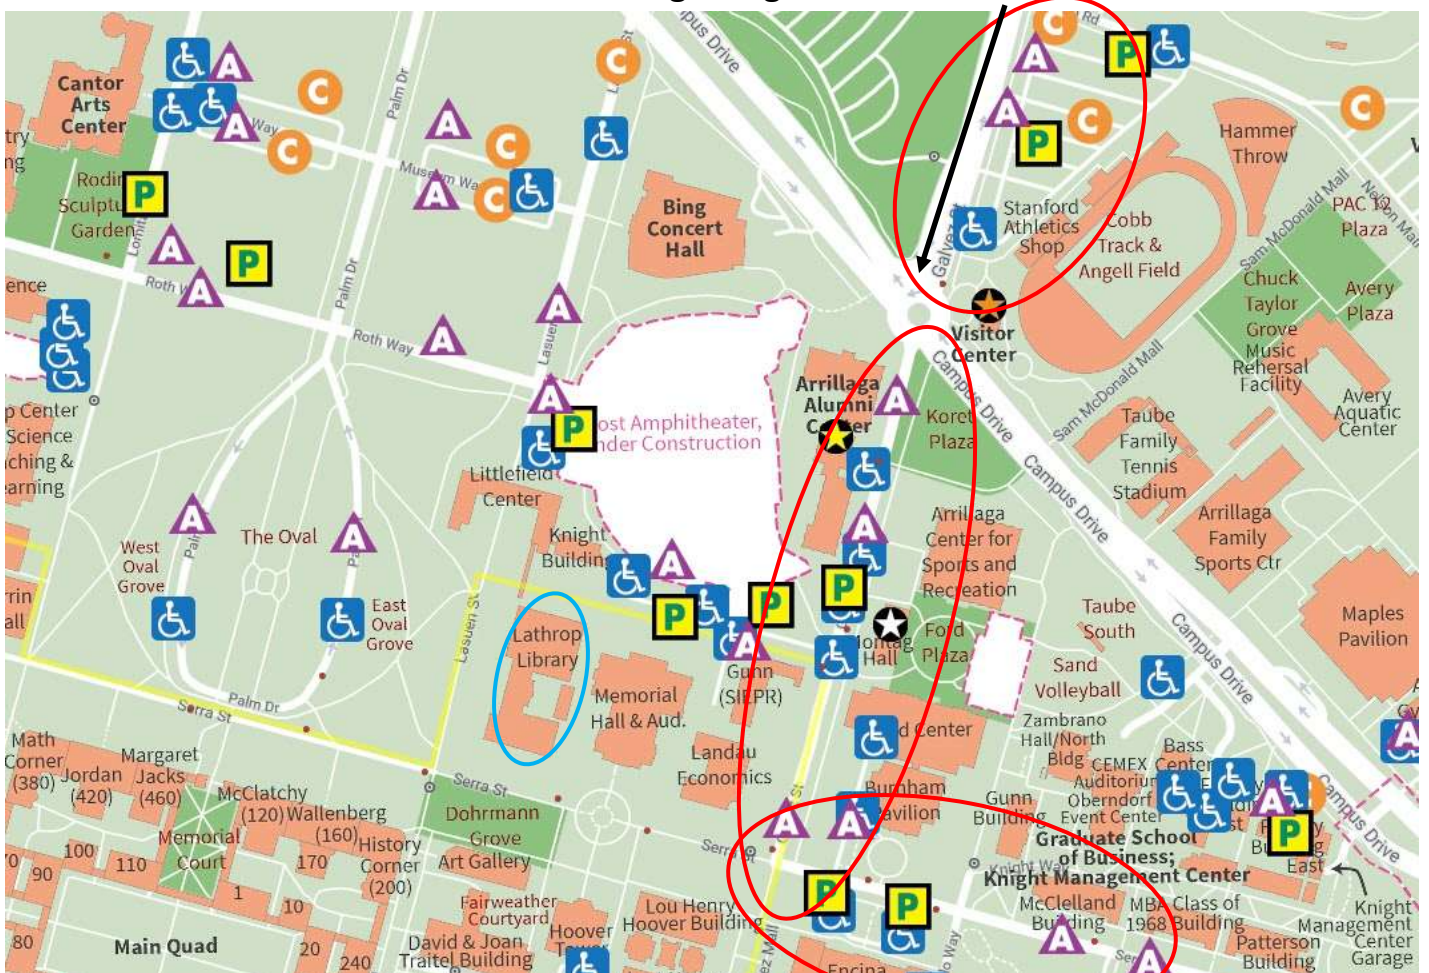

Taking 101:

1. Take 101 toward Palo Alto, get off at Embarcadero Rd westbound

2. Cross Alma and El Camino Real, Embarcadero Rd turns into Galvez St

From El Camino and Galvez St driving onto campus:

1. Park in the designated lots near the Visitor Center
2. Park along Galvez St in front of the Arrillaga Alumni Center
3. Park in the Parking Lot in Front of Encina Hall on Serra St.

Parking along Galvez St

Taking 280:

1. Take 280 toward Palo Alto, get off at Sand Hill Rd eastbound

2. Proceed on Sand Hill Rd until you reach Santa Cruz Ave, make a right turn

3. Immediately get into the left lane and make a left turn onto Junipero Serra Blvd.

On-the-street parking options include on: Museum Way, Roth Way, Galvez St, Lasuen St, off Serra St in front of Encina Hall or Burham Pavilion, and in the Knight Management Center Garage.

Parking in "A" or "C" spaces after 4pm is free and does not require a parking sticker, except that "A" permit parking around The Oval is restricted until 6pm.

Parking along Museum Way or Roth Way or Lasuen St

Legend:

-  "A" permit parking until 4pm
-  "C" permit parking until 4pm
-  "P" meter parking until 4pm
-  Disabled parking