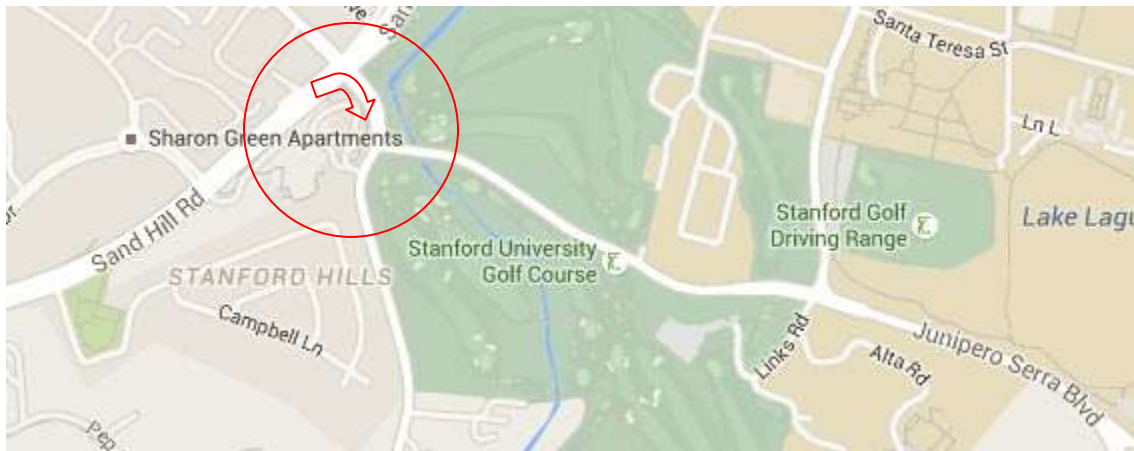

Taking 101:

1. Take 101 toward Palo Alto, get off at Embarcadero Rd westbound

2. Cross Alma and El Camino Real, Embarcadero Rd turns into Galvez St

From El Camino and Galvez St driving onto campus:

1. Park in the designated lots near the Visitor Center
2. Park along Galvez St in front of the Arrillaga Alumni Center
3. Park in the Parking Lot in Front of Encina Hall on Serra St.

Parking along Galvez St

Taking 280:

1. Take 280 toward Palo Alto, get off at Sand Hill Rd eastbound

2. Proceed on Sand Hill Rd until you reach Santa Cruz Ave, make a right turn

3. Immediately get into the left lane and make a left turn onto Junipero Serra Blvd.

4. Make a left turn on Campus Drive West

5. Follow Campus Dr West. At Palm Dr either:

- a. Make a right turn to access on street parking along Museum Way or Roth Way, or
- b. Continue to Lasuen St
 - i. Make a right turn to access parking on Lasuen St
- c. Continue to Galvez St
 - i. Make a left turn to access parking near the Visitor Center, or
 - ii. Make a right turn to access parking in front of Arrillaga Alumni Center, or
 - iii. Continue down the street, make a left to part in the lots in front of Encina Hall or Burham Pavilion