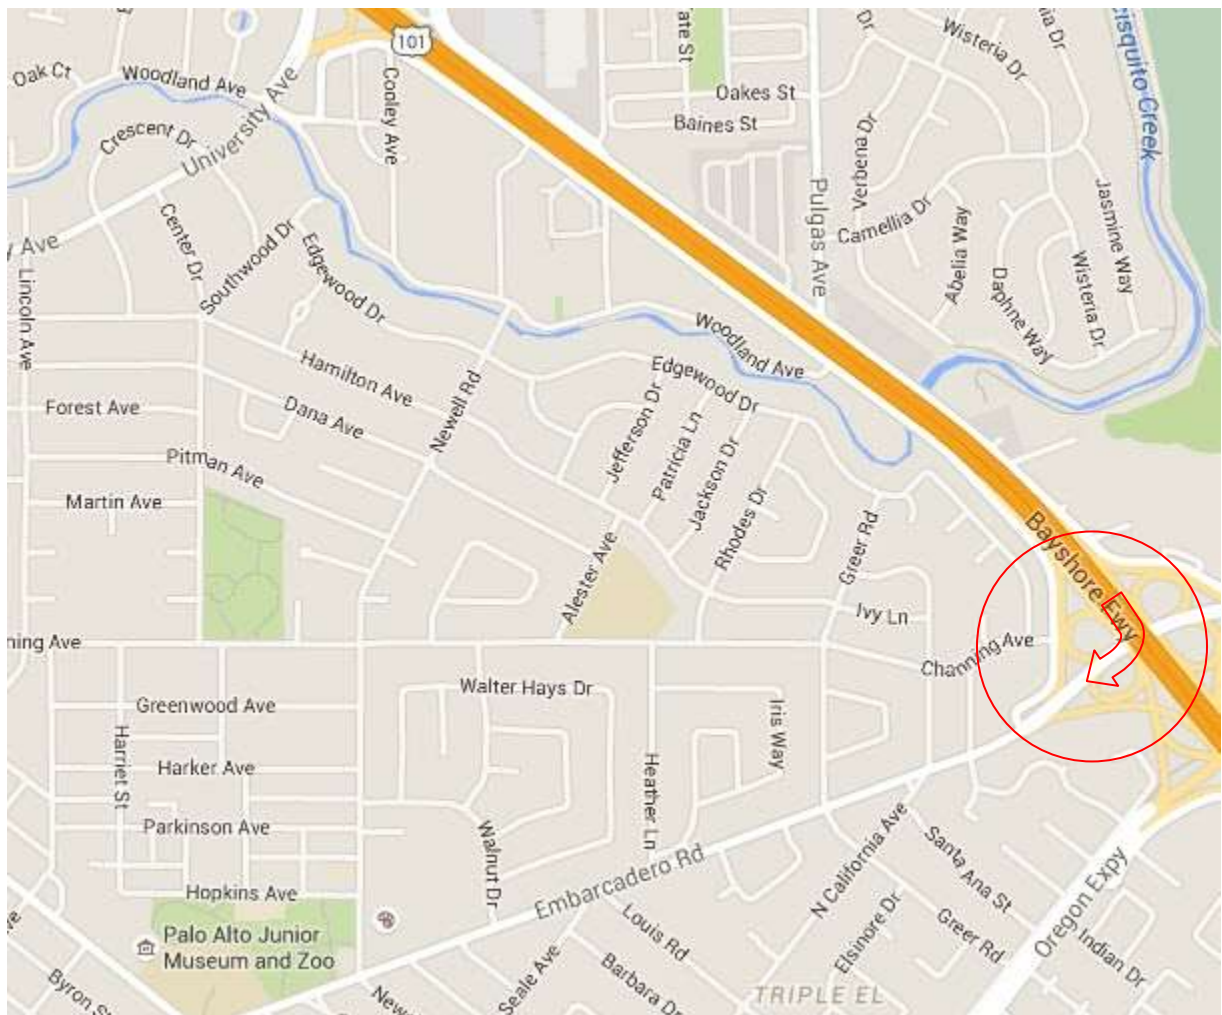

Attending Perspectives in Assistive Technology

Driving Directions, Finding Parking, and Locating the Classroom

Lathrop Library, Classroom 282

[Stanford campus map highlighting Lathrop Library](#)

(I've provided the simplest directions, which are not necessarily the fastest or the shortest.)

Taking 101:

1. Take 101 toward Palo Alto, get off at Embarcadero Rd westbound

2. Cross Alma and El Camino Real, Embarcadero Rd turns into Galvez St

From El Camino and Galvez St driving onto campus:

1. Park in the designated lots near the Visitor Center
2. Park along Galvez St in front of the Arrillaga Alumni Center
3. Park in the Parking Lot in Front of Encina Hall on Serra St.

Parking along Galvez St

Taking 280:

1. Take 280 toward Palo Alto, get off at Sand Hill Rd eastbound

2. Proceed on Sand Hill Rd until you reach Santa Cruz Ave, make a right turn

3. Immediately get into the left lane and make a left turn onto Junipero Serra Blvd.

4. Make a left turn on Campus Drive West

5. Follow Campus Dr West. At Palm Dr either:

- a. Make a right turn to access on street parking along Museum Way or Roth Way, or
- b. Continue to Lasuen St
 - i. Make a right turn to access parking on Lasuen St
- c. Continue to Galvez St
 - i. Make a left turn to access parking near the Visitor Center, or
 - ii. Make a right turn to access parking in front of Arrillaga Alumni Center, or
 - iii. Continue down the street, make a left to part in the lots in front of Encina Hall or Burham Pavilion