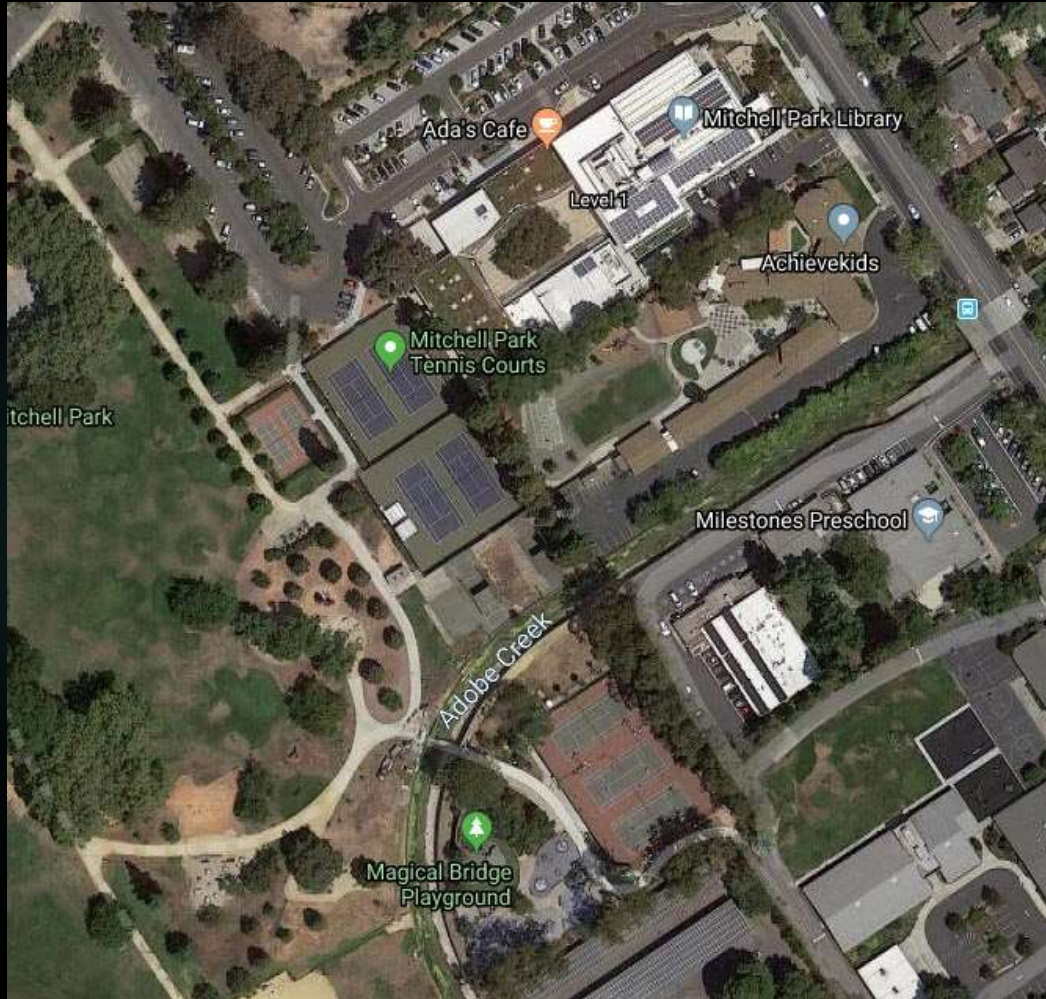

Tuesday, February 4th

Where Everyone Can Play!

Field trip to Magical Bridge Playground

Olenka Villarreal

Field Trip to the Magical Bridge Playground

Pickup at Littlefield Center at 4:30pm

Pickup here

Directions to Magical Bridge Playground

Directions to Magical Bridge Playground

1. Take Lasuen to Galvez, turn right
2. Cross El Camino Real - becomes Embarcadero
3. Right turn onto Middlefield Rd.
4. Right turn at Mayview into Mitchell Park Library & Community Center - 3700 Middlefield Rd., Palo Alto
5. Park in lot
6. Meet in front of Ada's Cafe

Park in lot

Aerial Terrain View

Magical Bridge Playground

Meet in front of Ada's Cafe