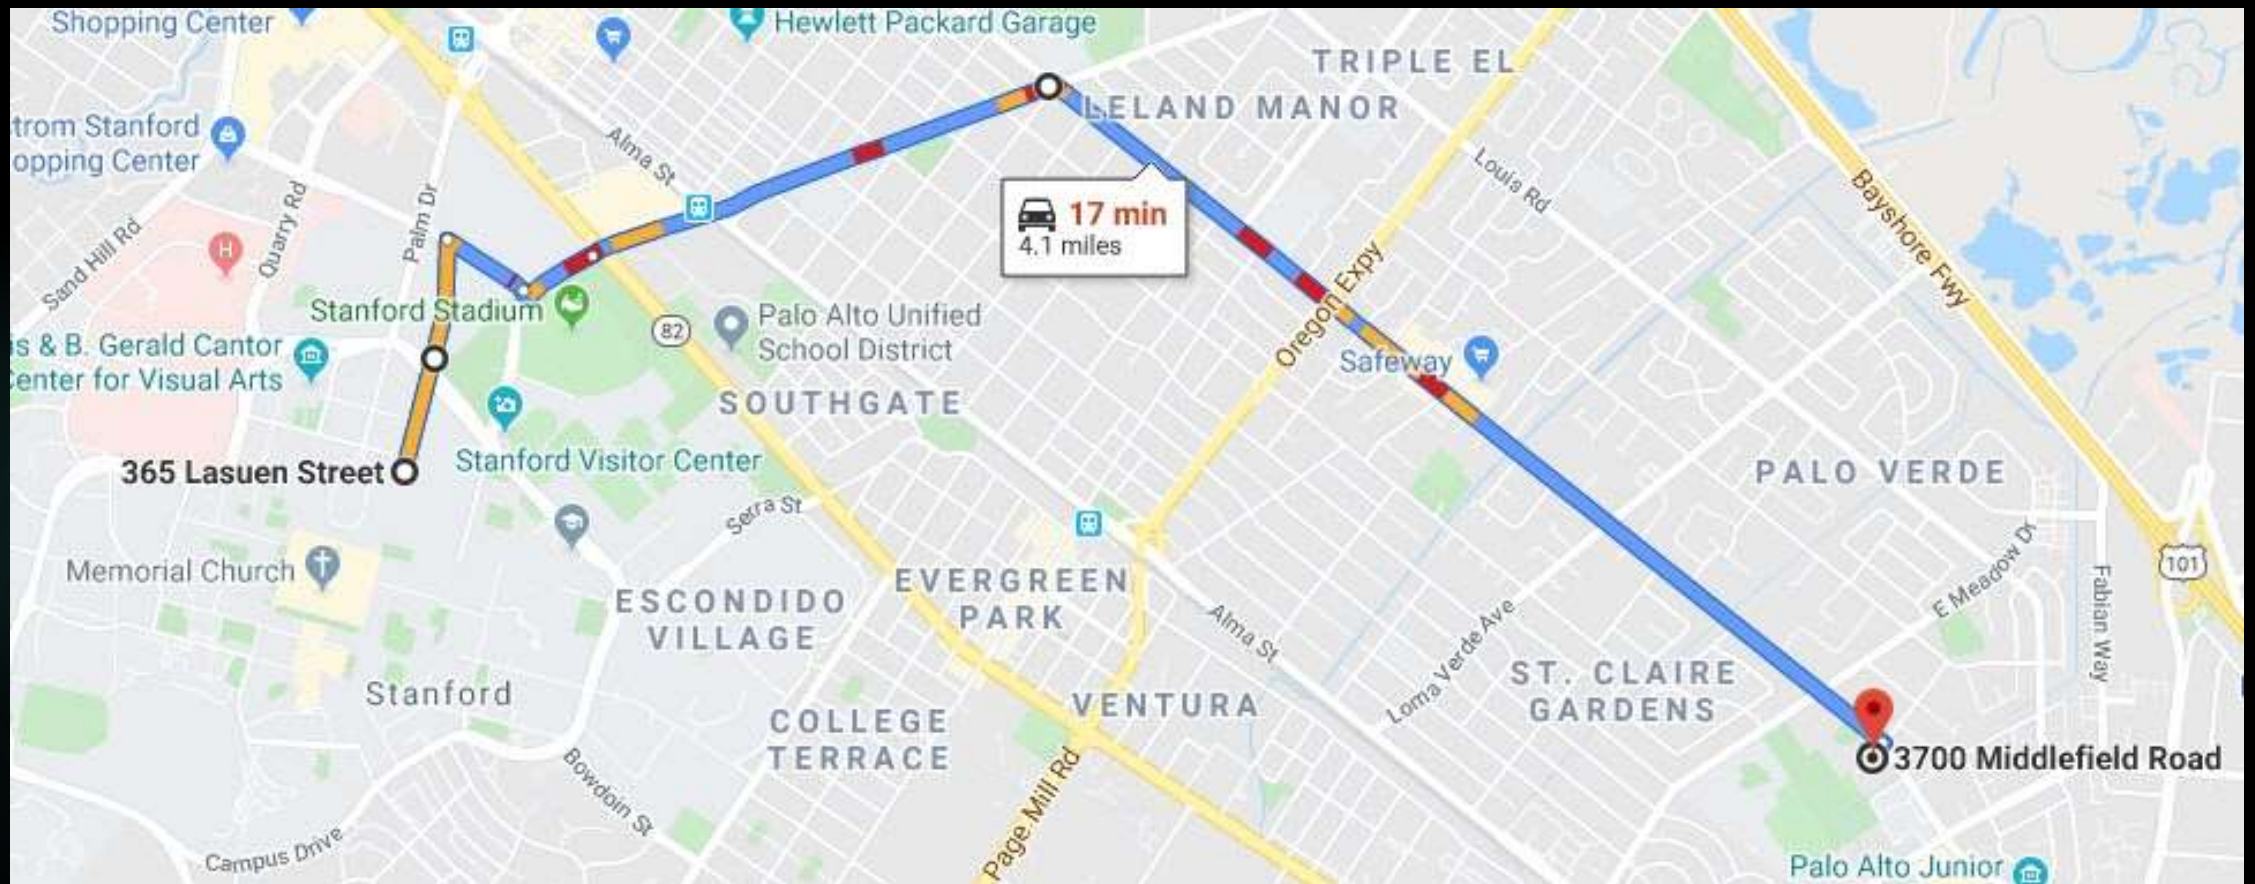

Tuesday, February 4th

Where Everyone Can Play!

Field trip to Magical Bridge Playground

Olenka Villarreal

Field Trip to the Magical Bridge Playground

Pickup at Littlefield Center at 4:30pm

Pickup here

Directions to Magical Bridge Playground

Directions to Magical Bridge Playground

1. Take Lasuen to Galvez, turn right
2. Cross El Camino Real - becomes Embarcadero
3. Right turn onto Middlefield Rd.
4. Right turn at Mayview into Mitchell Park Library & Community Center - 3700 Middlefield Rd., Palo Alto
5. Park in lot
6. Meet in front of Ada's Cafe

Park in lot

Aerial Terrain View

Magical Bridge Playground

Meet in front of Ada's Cafe