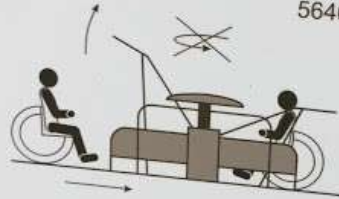

5640030

www.elbe.net