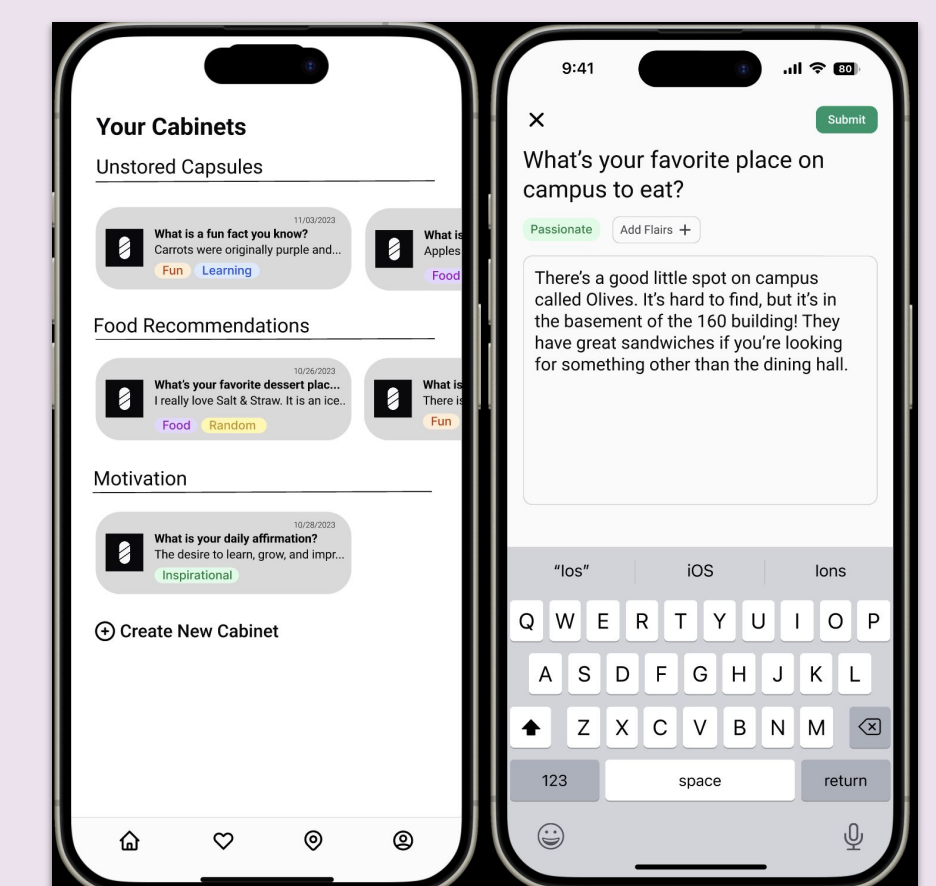

CAPSULE

Sharing insights, one prompt at a time.

Key Features

Send capsules

View status of prompts and capsules

Create special cabinets for received capsules

Problem

Members of near communities, such as neighborhoods or college campuses, are interested in sharing **local wisdom**, seeking **social connections**, and need **lightweight**, fun interactions to fit their busy schedules.

Low-Fi Prototype

Medium-Fi Prototype

CAPSULE

Sharing insights, one prompt at a time.

express yourself.
learn from others.
build a community.

Key Features

Problem

Members of proximal communities, such as neighborhoods or college campuses, often would like to share and learn insights from their neighbors, classmates, or fellow community members. In particular, they're interested in local wisdom (e.g., best eats, study spots), seeking social connections (e.g., feeling part of the community), and need lightweight, fun interactions to fit their busy schedules.

Solution

To address this problem, we have developed an app that prompts users to share their knowledge and insights (e.g., fun facts, something learned today). Capsule encourages the sharing of knowledge and community building through capsule collections which contain various community-based insights.