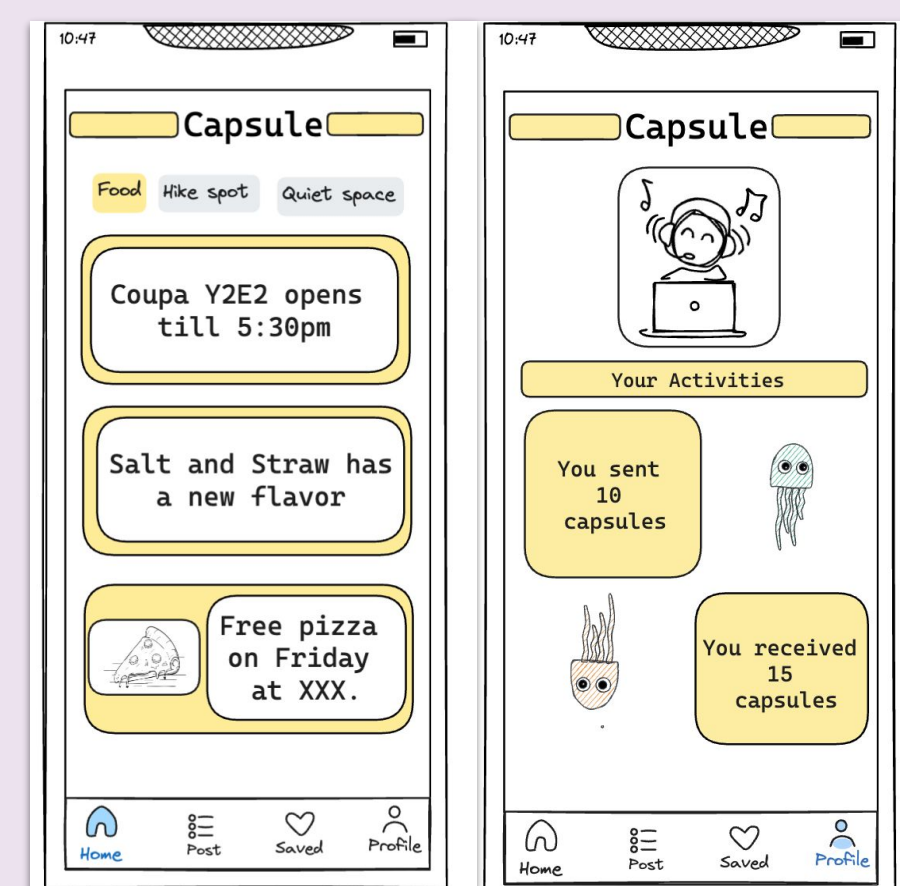

Low-Fi Prototype