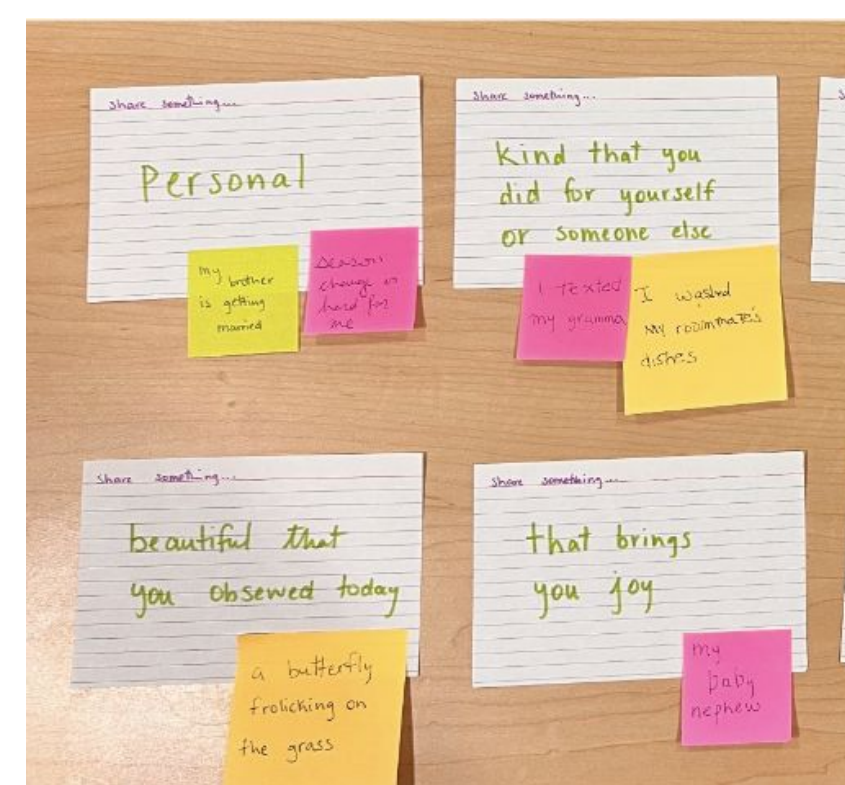

Paper Prototype Testing