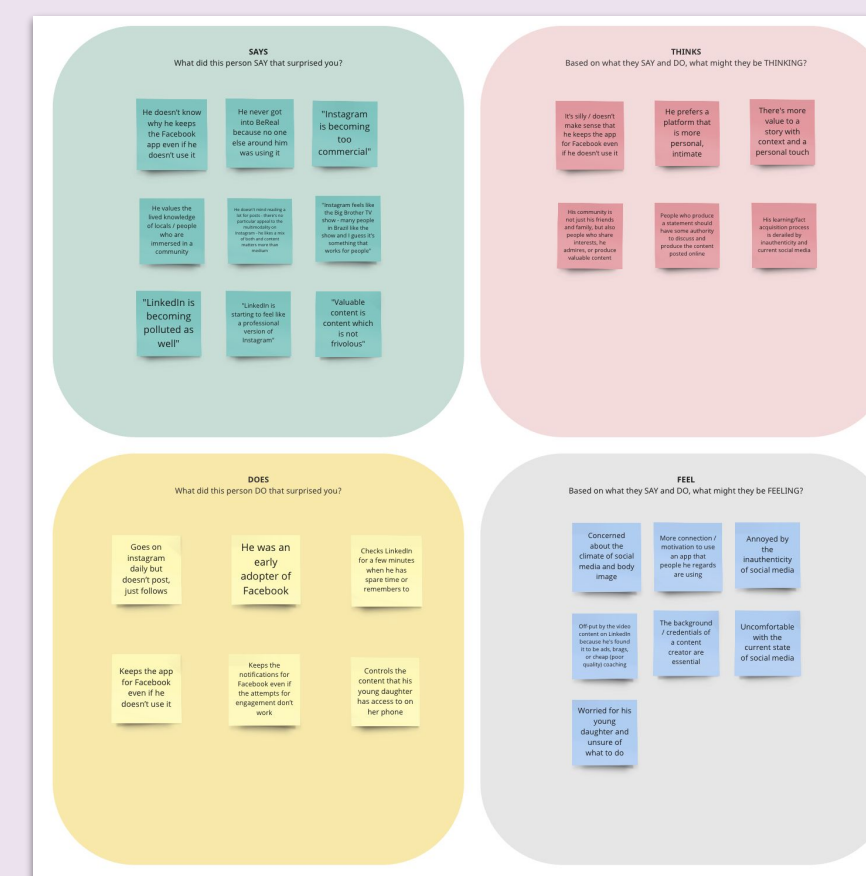

CAPSULE

Sharing insights, one prompt at a time.

Key Features

Send capsules

View status of prompts and capsules

Create special cabinets for received capsules

Problem

Members of near communities, such as neighborhoods or college campuses, are interested in sharing **local wisdom**, seeking **social connections**, and need **lightweight**, fun interactions to fit their busy schedules.

Solution

Capsule encourages the **sharing of knowledge** and **community building** through capsule collections which contain various **community-based insights**.

Design Process

Needfinding

Paper Prototype Testing

Low-Fi Prototype

Medium-Fi Prototype

CAPSULE

Sharing insights, one prompt at a time.

express yourself.
learn from others.
build a community.

Key Features

Problem

Members of proximal communities, such as neighborhoods or college campuses, often would like to share and learn insights from their neighbors, classmates, or fellow community members. In particular, they're interested in local wisdom (e.g., best eats, study spots), seeking social connections (e.g., feeling part of the community), and need lightweight, fun interactions to fit their busy schedules.