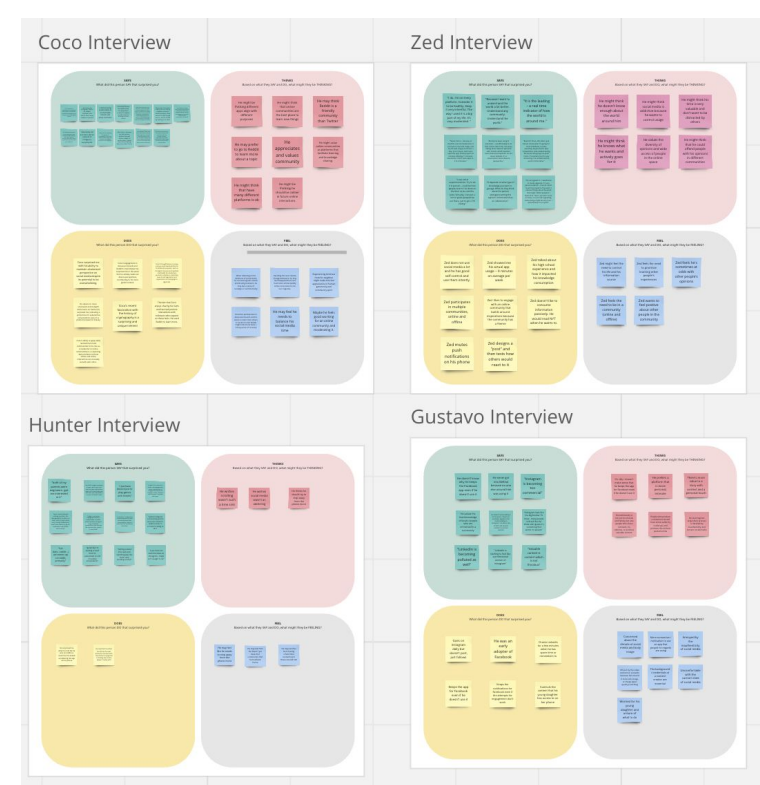

Design Process

Needfinding