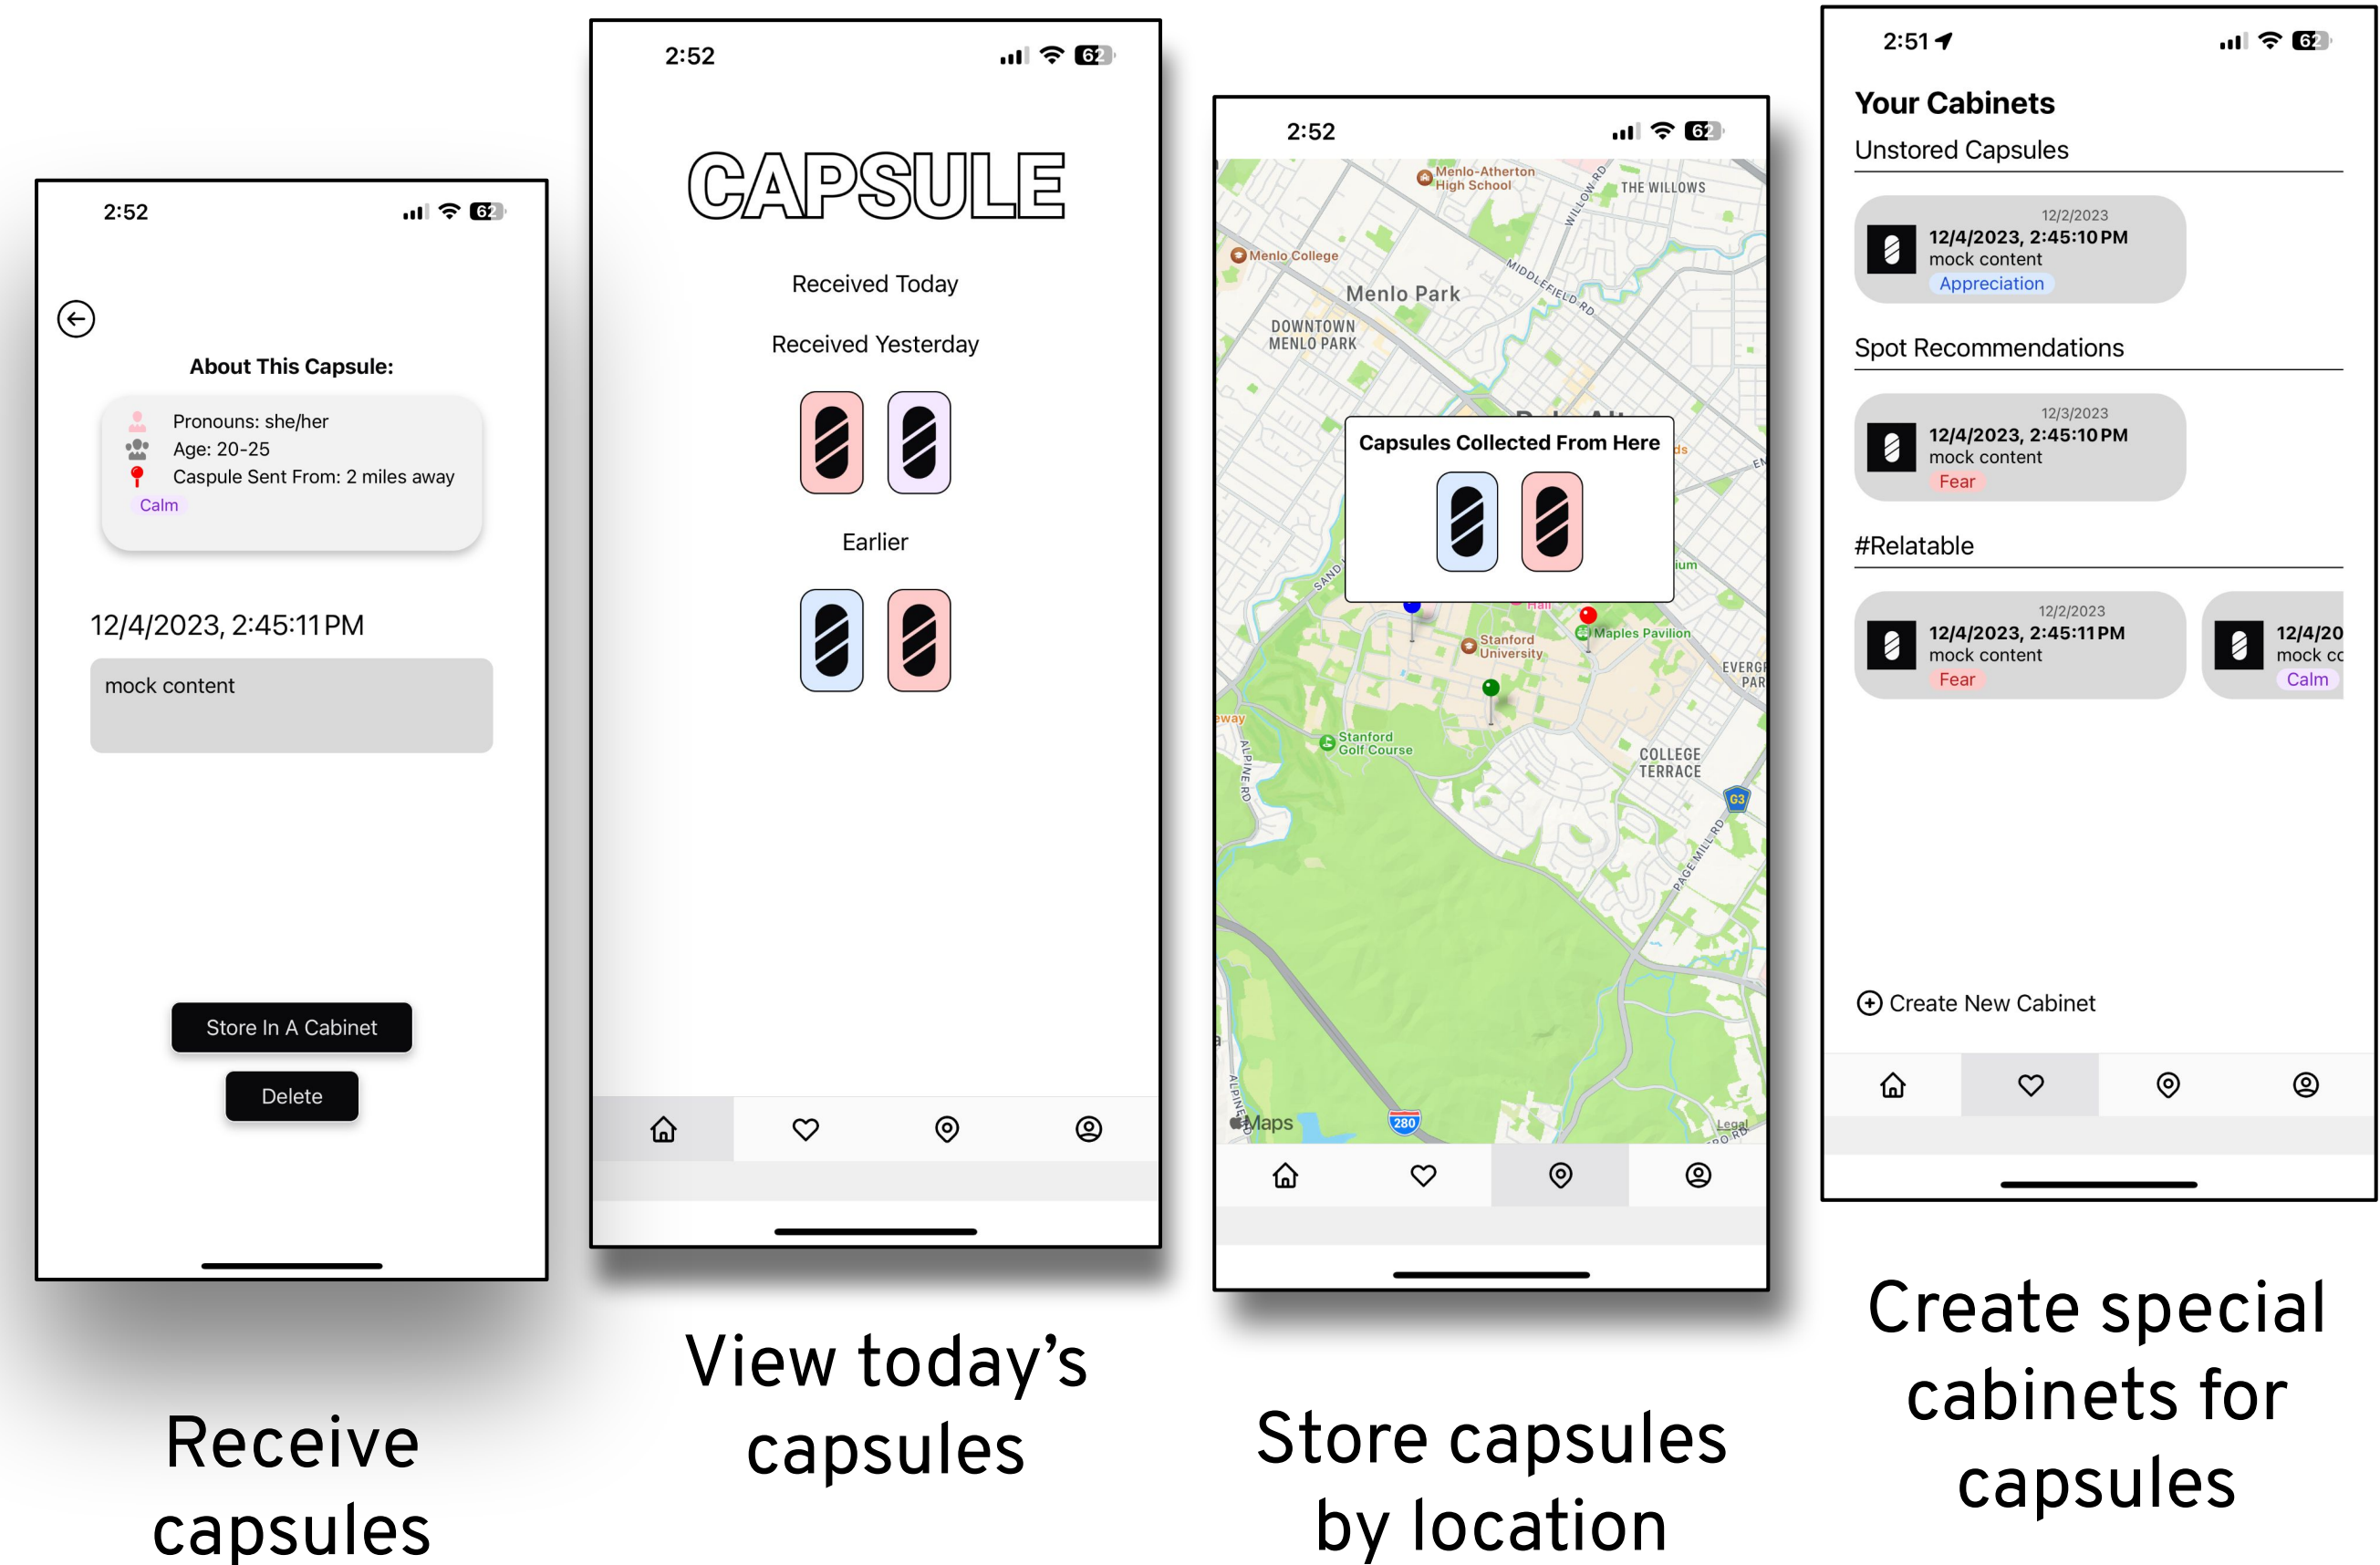

Low-Fi Prototype

Medium-Fi Prototype

CAPSULE

Sharing insights, one prompt at a time.

express yourself.
learn from others.
build a community.

Key Features

Problem

Members of proximal communities, such as neighborhoods or college campuses, often would like to share and learn insights from their neighbors, classmates, or fellow community members. In particular, they're interested in local wisdom (e.g., best eats, study spots), seeking social connections (e.g., feeling part of the community), and need lightweight, fun interactions to fit their busy schedules.

Solution

To address this problem, we have developed an app that prompts users to share their knowledge and insights (e.g., fun facts, something learned today). Capsule encourages the sharing of knowledge and community building through capsule collections which contain various community-based insights.