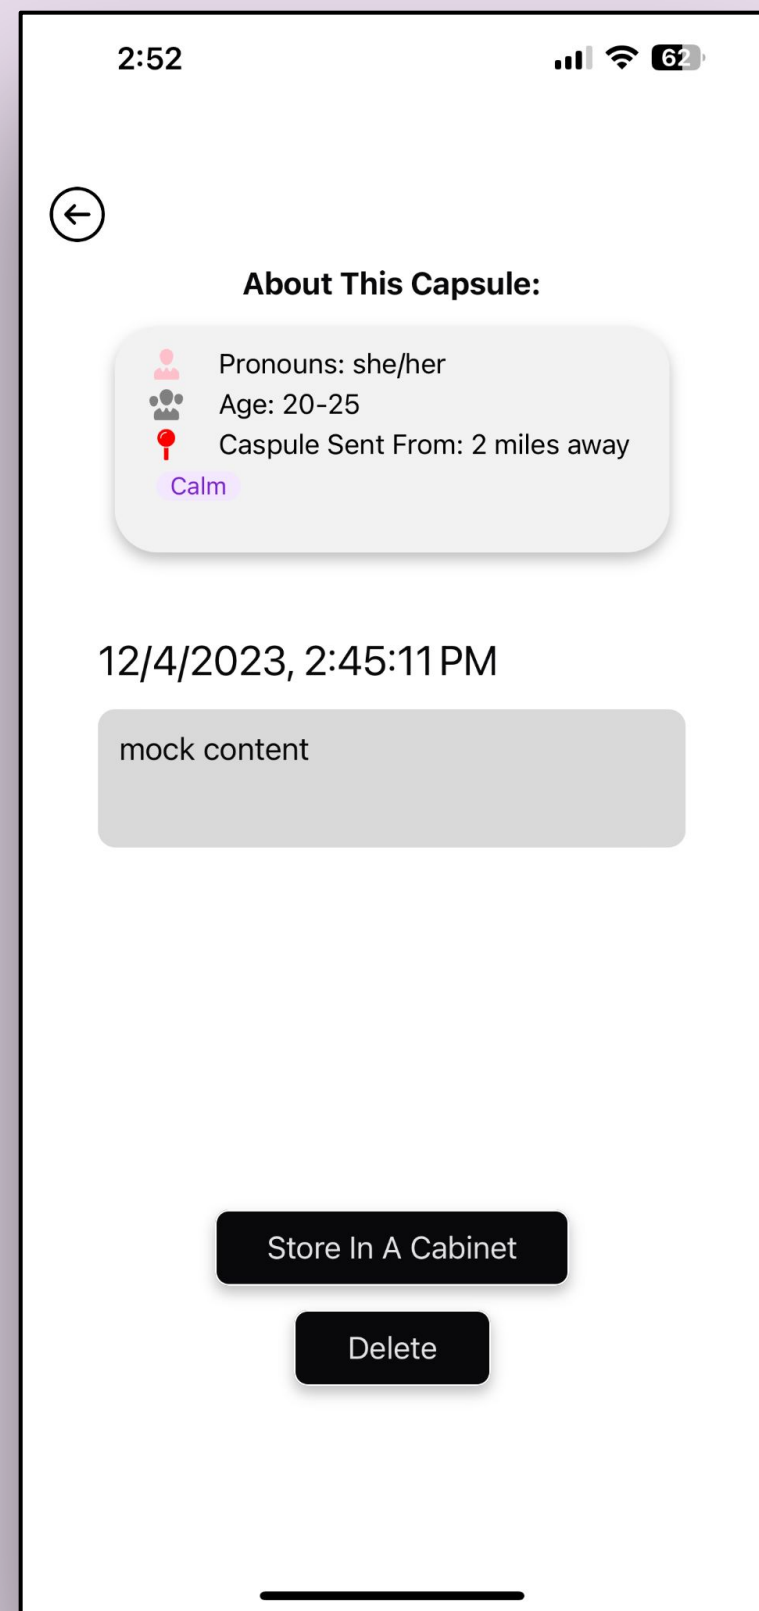

CAPSULE

Sharing insights, one prompt at a time.

Problem

Members of near communities, such as neighborhoods or college campuses, are interested in sharing **local wisdom**, seeking **social connections**, and need **lightweight**, fun interactions to fit their busy schedules.

Solution

Capsule encourages the **sharing of knowledge** and **community building** through capsule collections which contain various **community-based insights**.

Key Features