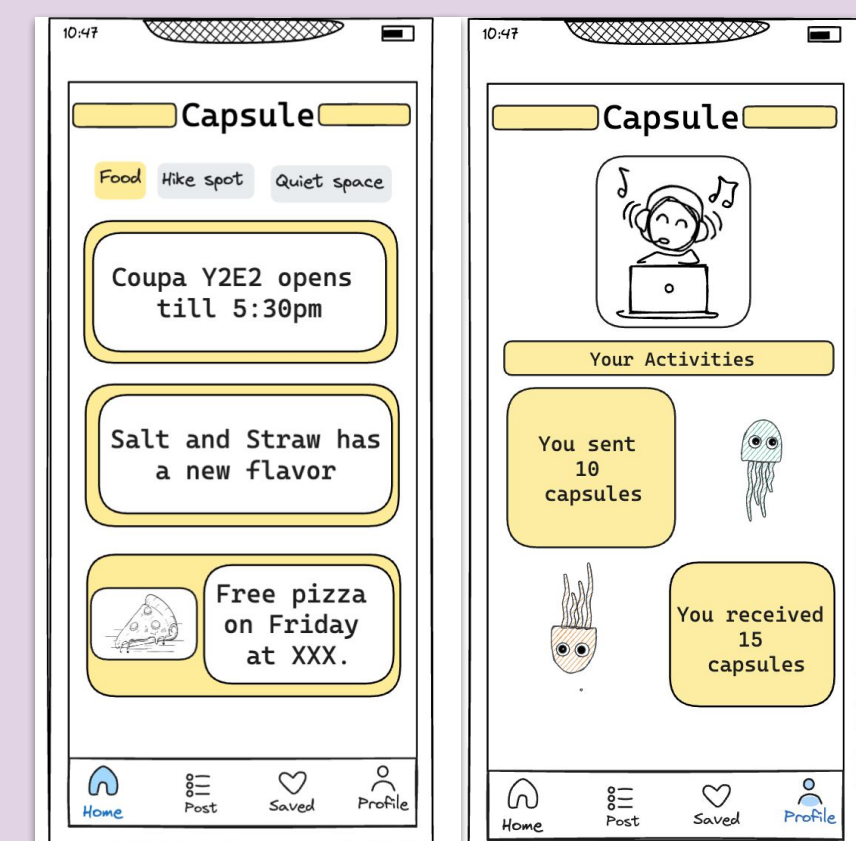

Low-Fi Prototype