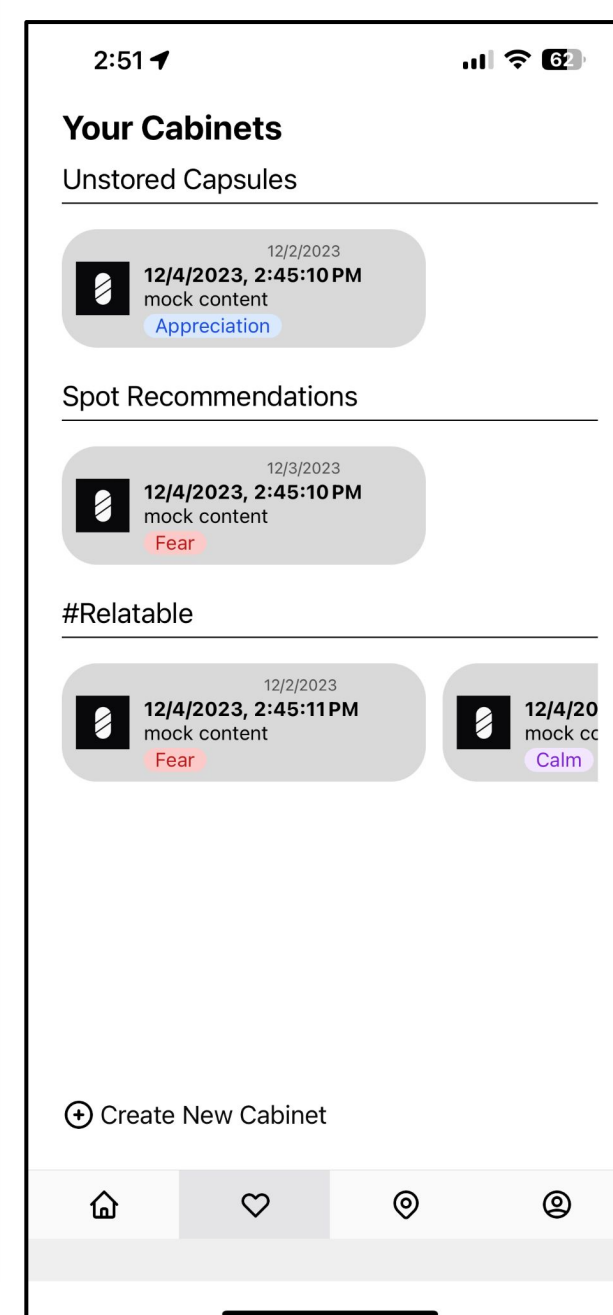

Key Features

Receive capsules

View today's capsules

Create special cabinets for capsules

Low-Fi Prototype