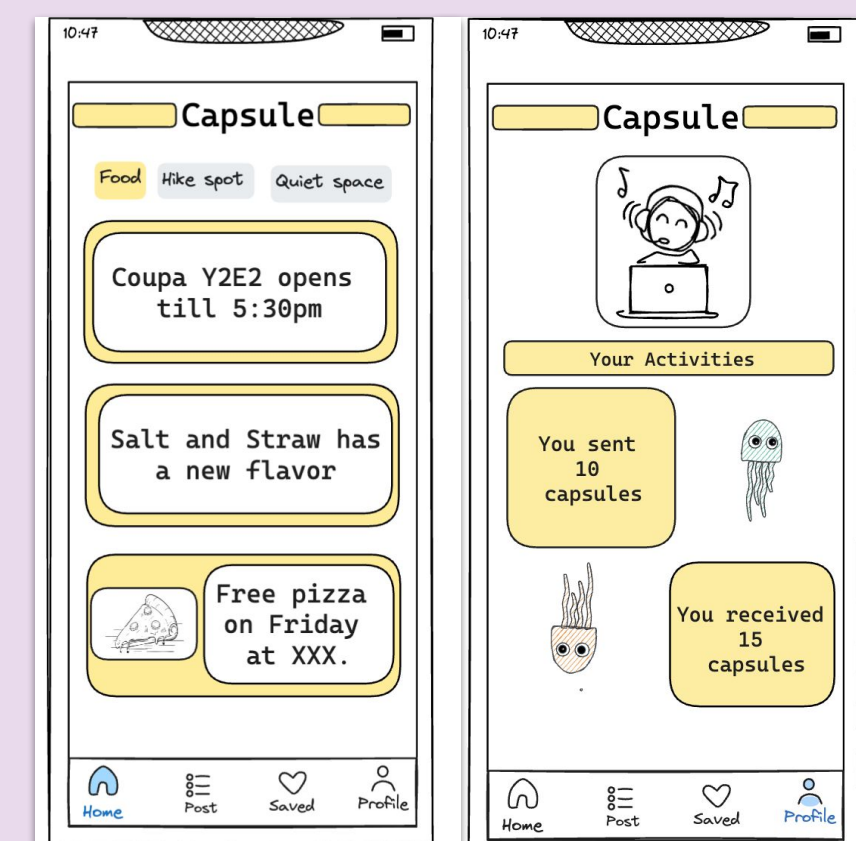

Low-Fi Prototype