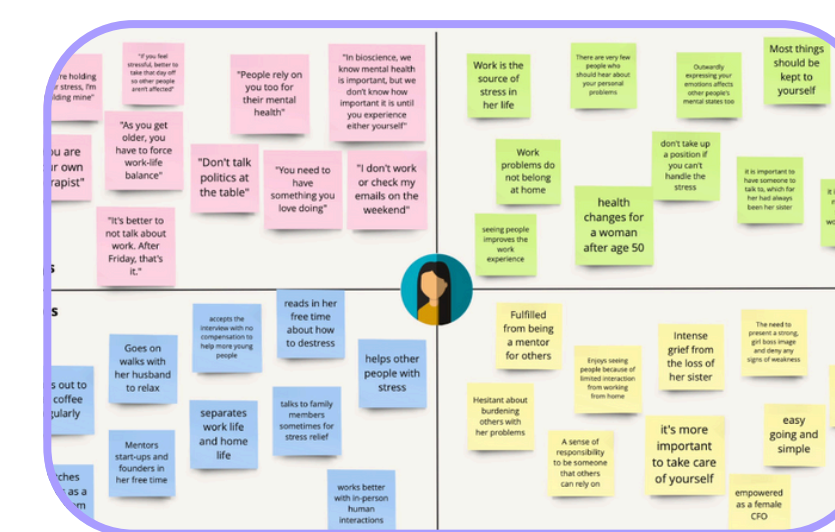

design process

needfinding